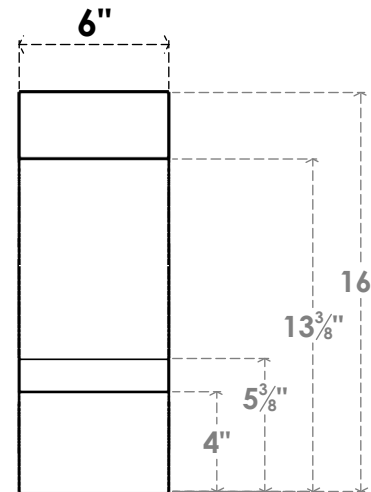

# ITEM NUMBER: BRCPC060X08000X16000BOA

6"W X 8"D X 16"H BALBOA ARCHITECTURAL GRADE PVC CLOSED KNEE BRACE

**SIDE PROFILE**

**FRONT PROFILE**

**ISOMETRIC**

EKENA MILLWORK  
2300 WEST MAIN ST.  
CLARKSVILLE, TX 75426  
TOLL FREE: 866-607-0453  
WWW.EKENAMILLWORK.COM