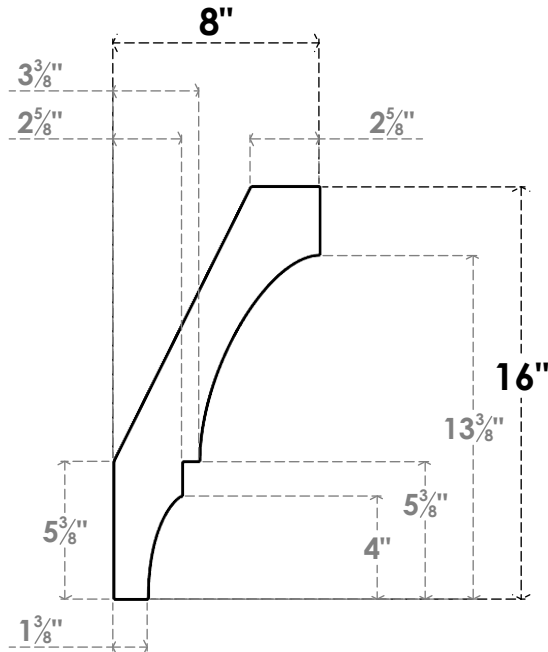

# ITEM NUMBER: BRCPC060X08000X16000BOA

6"W X 8"D X 16"H BALBOA ARCHITECTURAL GRADE PVC CLOSED KNEE BRACE

**SIDE PROFILE**

**FRONT PROFILE**

**ISOMETRIC**

EKENA MILLWORK  
2300 WEST MAIN ST.  
CLARKSVILLE, TX 75426  
TOLL FREE: 866-607-0453  
WWW.EKENAMILLWORK.COM

NOTES

1. INSTALLATION TO BE COMPLETED IN ACCORDANCE WITH MANUFACTURER'S SPECIFICATIONS.
2. DRAWING MAY NOT BE TO SCALE
3. THIS DRAWING IS INTENDED FOR DESIGN AND PLANNING PURPOSES ONLY.
4. ALL INFORMATION CONTAINED HEREIN WAS CURRENT AT THE TIME OF DEVELOPMENT BUT MUST BE REVIEWED AND APPROVED BY THE PRODUCT MANUFACTURER TO BE CONSIDERED ACCURATE.
5. ARCHITECTURAL GRADE PVC PRODUCTS ARE MADE FROM EXPANDED CELLULAR PVC AND COME NATURALLY WHITE BUT MAY BE PAINTED